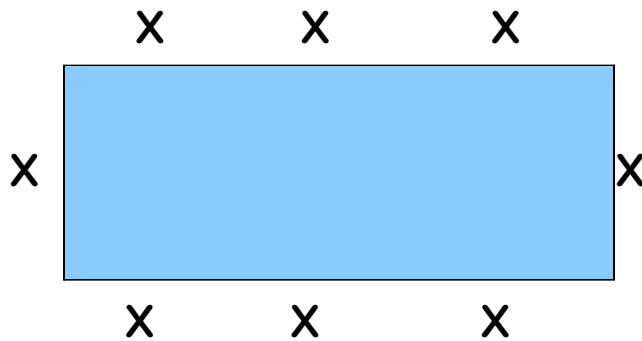

## DINING TABLES - \$65 per table

Dining tables have a reclaimed redwood top and blackened metal base and frame.

They measure 72"x36" each and seat 8 people per individual table.

38 tables currently on hand, inquire about more than 38 tables.

Tables can be configured in a variety of ways to accommodate seating arrangements.

**Individual Table:** seats 8 - 6' long x 3' wide

**Rectangular Arrangement:** seats 16 - 12' long x 3' wide and can be made longer