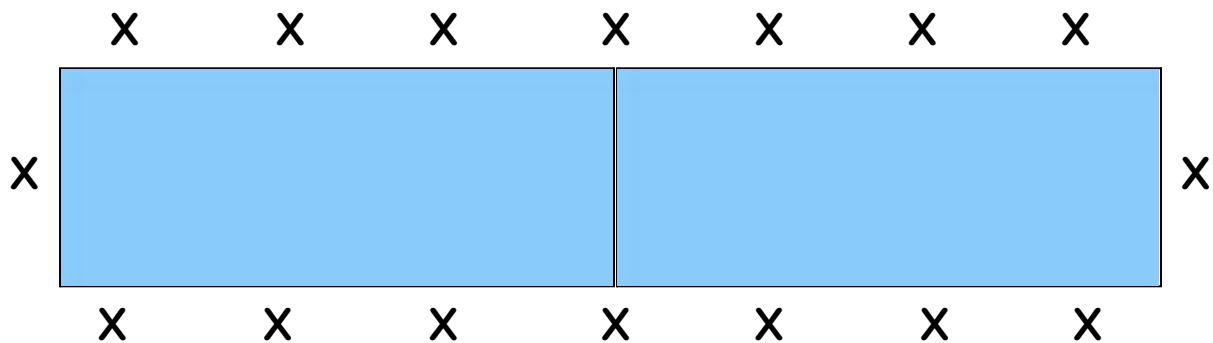

## DINING TABLES - \$65 per table

Dining tables have a reclaimed redwood top and blackened metal base and frame.

They measure 72"x36" each and seat 8 people per individual table.

38 tables currently on hand, inquire about more than 38 tables.

Tables can be configured in a variety of ways to accommodate seating arrangements.

**Individual Table:** seats 8 - 6' long x 3' wide

**Rectangular Arrangement:** seats 16 - 12' long x 3' wide and can be made longer